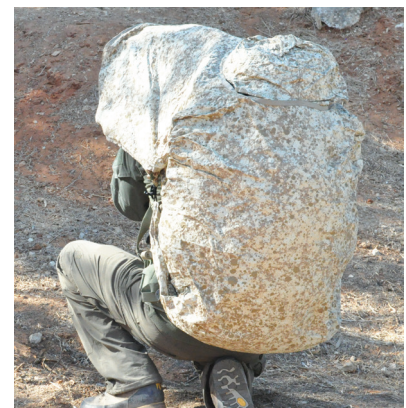

JAG HIDE

Our foremost versatile and modular concealment product.

Provides a concealment solution for every mission type, from raids to recon, suitable for both personal & squad posts.

Made from our unique TVC multispectral concealment substance.

MULTIPLE USAGE

- ▷ Backpack cover
- ▷ Poncho
- ▷ Personal hide
- ▷ Team OP: Combine few Jag Hides and our Infrastructure Kit for a rapid set up!
- ▷ Concealment and shelter: can be used as a sandbag
- ▷ Medical usage: splinter, stretcher, thermal blanket etc.

TVC

FABRIC

MESH

JAG HIDE

	SIZE		S\N
TVC50LL 300	180X100 cm	850 gr	9002-0062
TVC50XL 300	200X125 cm	1250 gr	9002-0069
TVC50XXL 300	250X125 cm	1550 gr	9002-0063
TVC50XXXL 300	3mX1.25m	1.864 kg	9002-0097
TVC100XXXL 300	3mX1.25m	2.796 kg	9002-0079