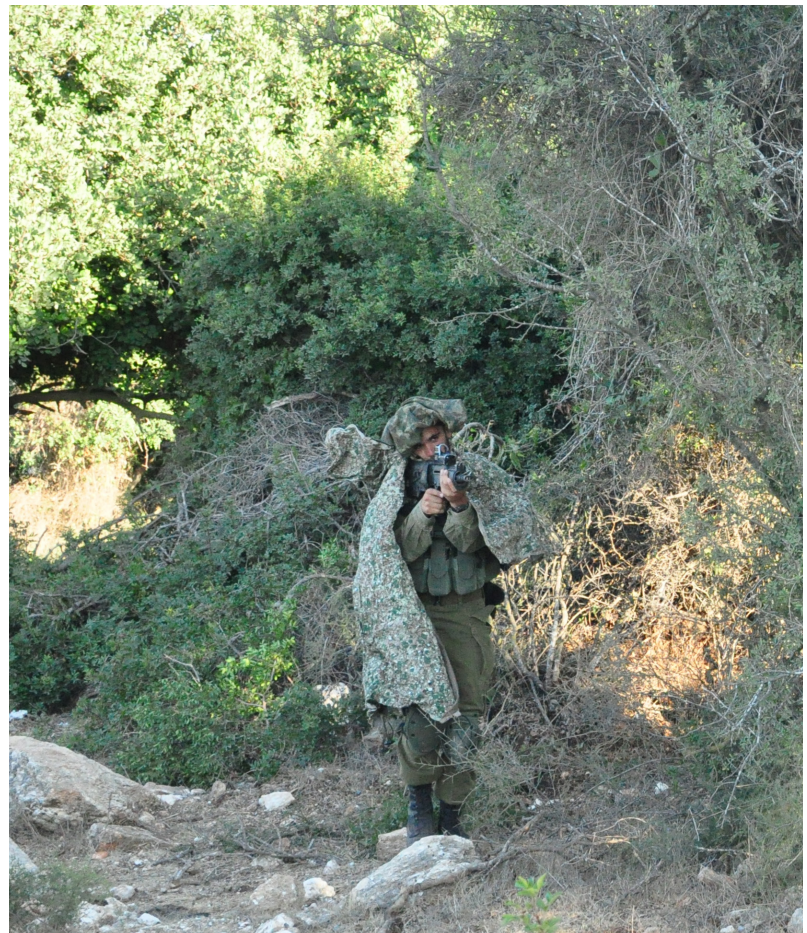

JAG HIDE

Our foremost versatile and modular concealment product.

Provides a concealment solution for every mission type, from raids to recon, suitable for both personal & squad posts.

Made from our unique TVC multispectral concealment substance.

MULTIPLE USAGE

- ▷ Backpack cover
- ▷ Poncho
- ▷ Personal hide
- ▷ Team OP: Combine few Jag Hides and our Infrastructure Kit for a rapid set up!
- ▷ Concealment and shelter: can be used as a sandbag
- ▷ Medical usage: splinter, stretcher, thermal blanket etc.

PATTERNS

INTENDED USE